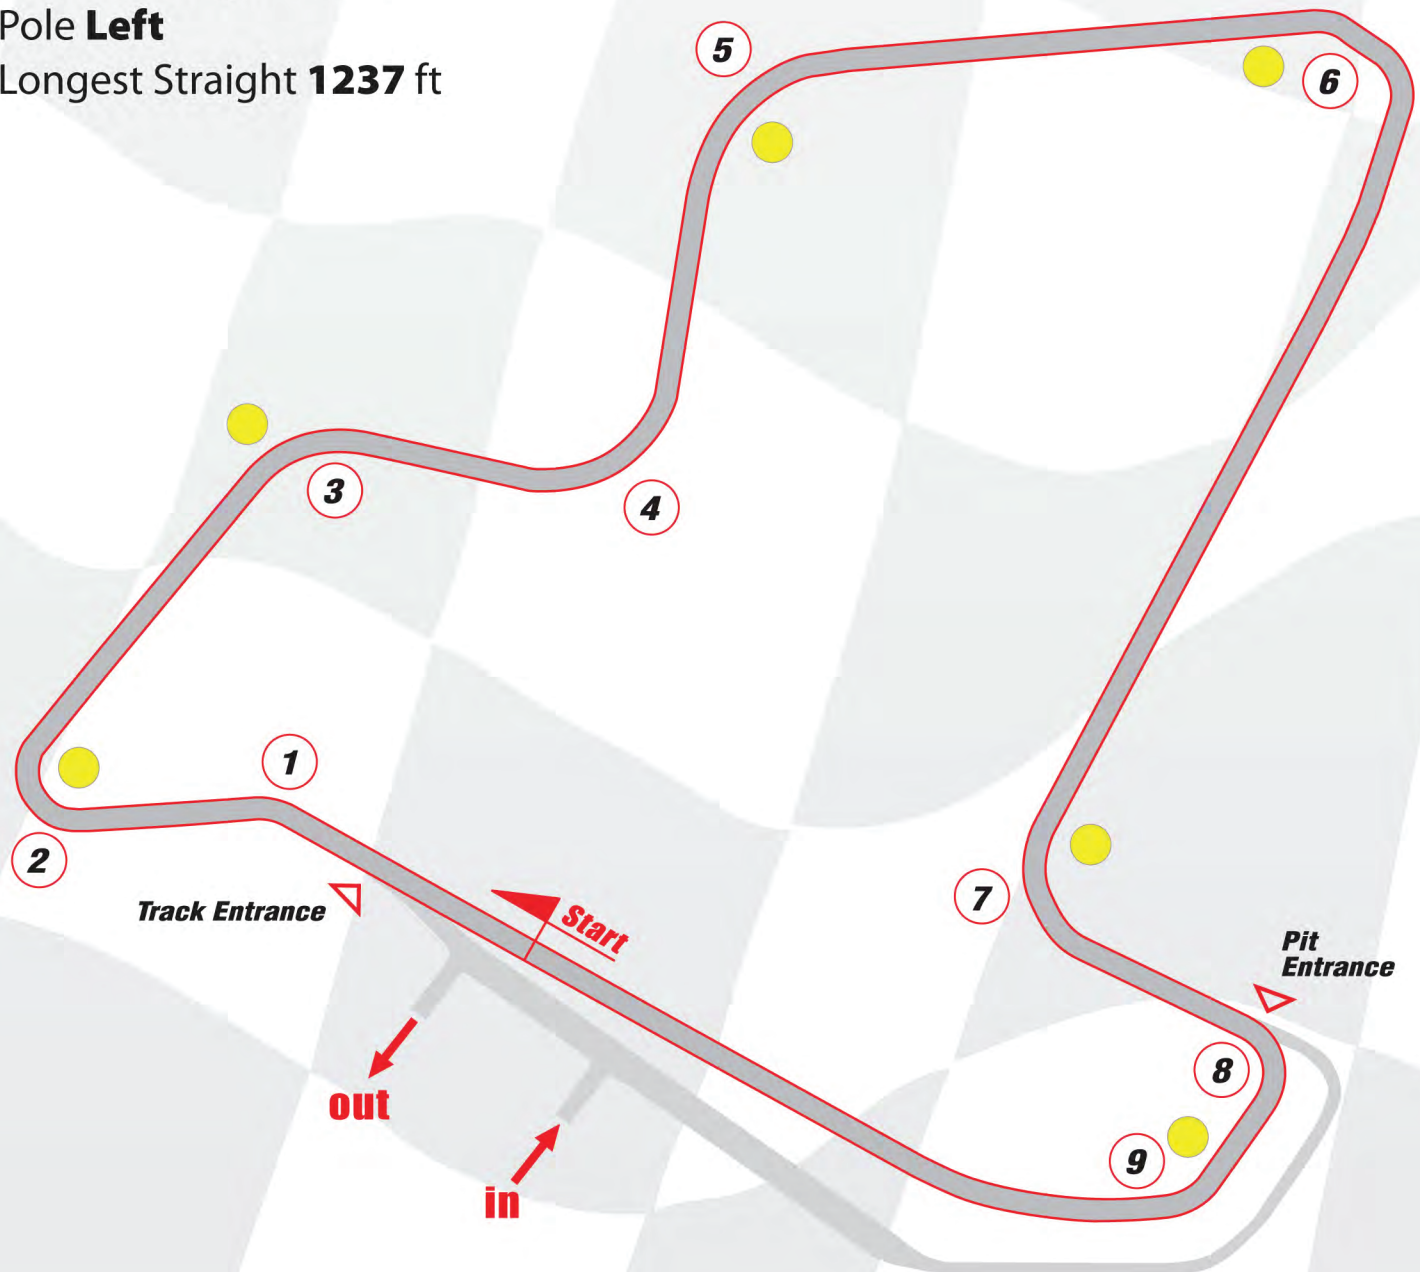

Autobahn Country Club Full Track

TEAM STRADALE

teamstradale.com - (815) 727.7234

Full Circuit

3.56 Miles - 40 Feet Wide

19 Turns - 11 Right - 8 Left

Pole **Left**

Longest Straight **1850 ft**

TEAM STRADALE
Shop

Autobahn Country Club North Track

TEAM STRADALE

teamstradale.com - (815) 727.7234

North Circuit

1.46 Miles - **40** Feet Wide

9 Turns - **6** Right - **3** Left

Pole **Left**

Longest Straight **1237** ft

● Corner Worker Station

Autobahn Country Club South Track

TEAM STRADALE

teamstradale.com - (815) 727.7234

South Circuit

2.1 Miles - 40 Feet Wide

15 Turns - 9 Right - 6 Left

Pole **Right**

Longest Straight **1850** ft