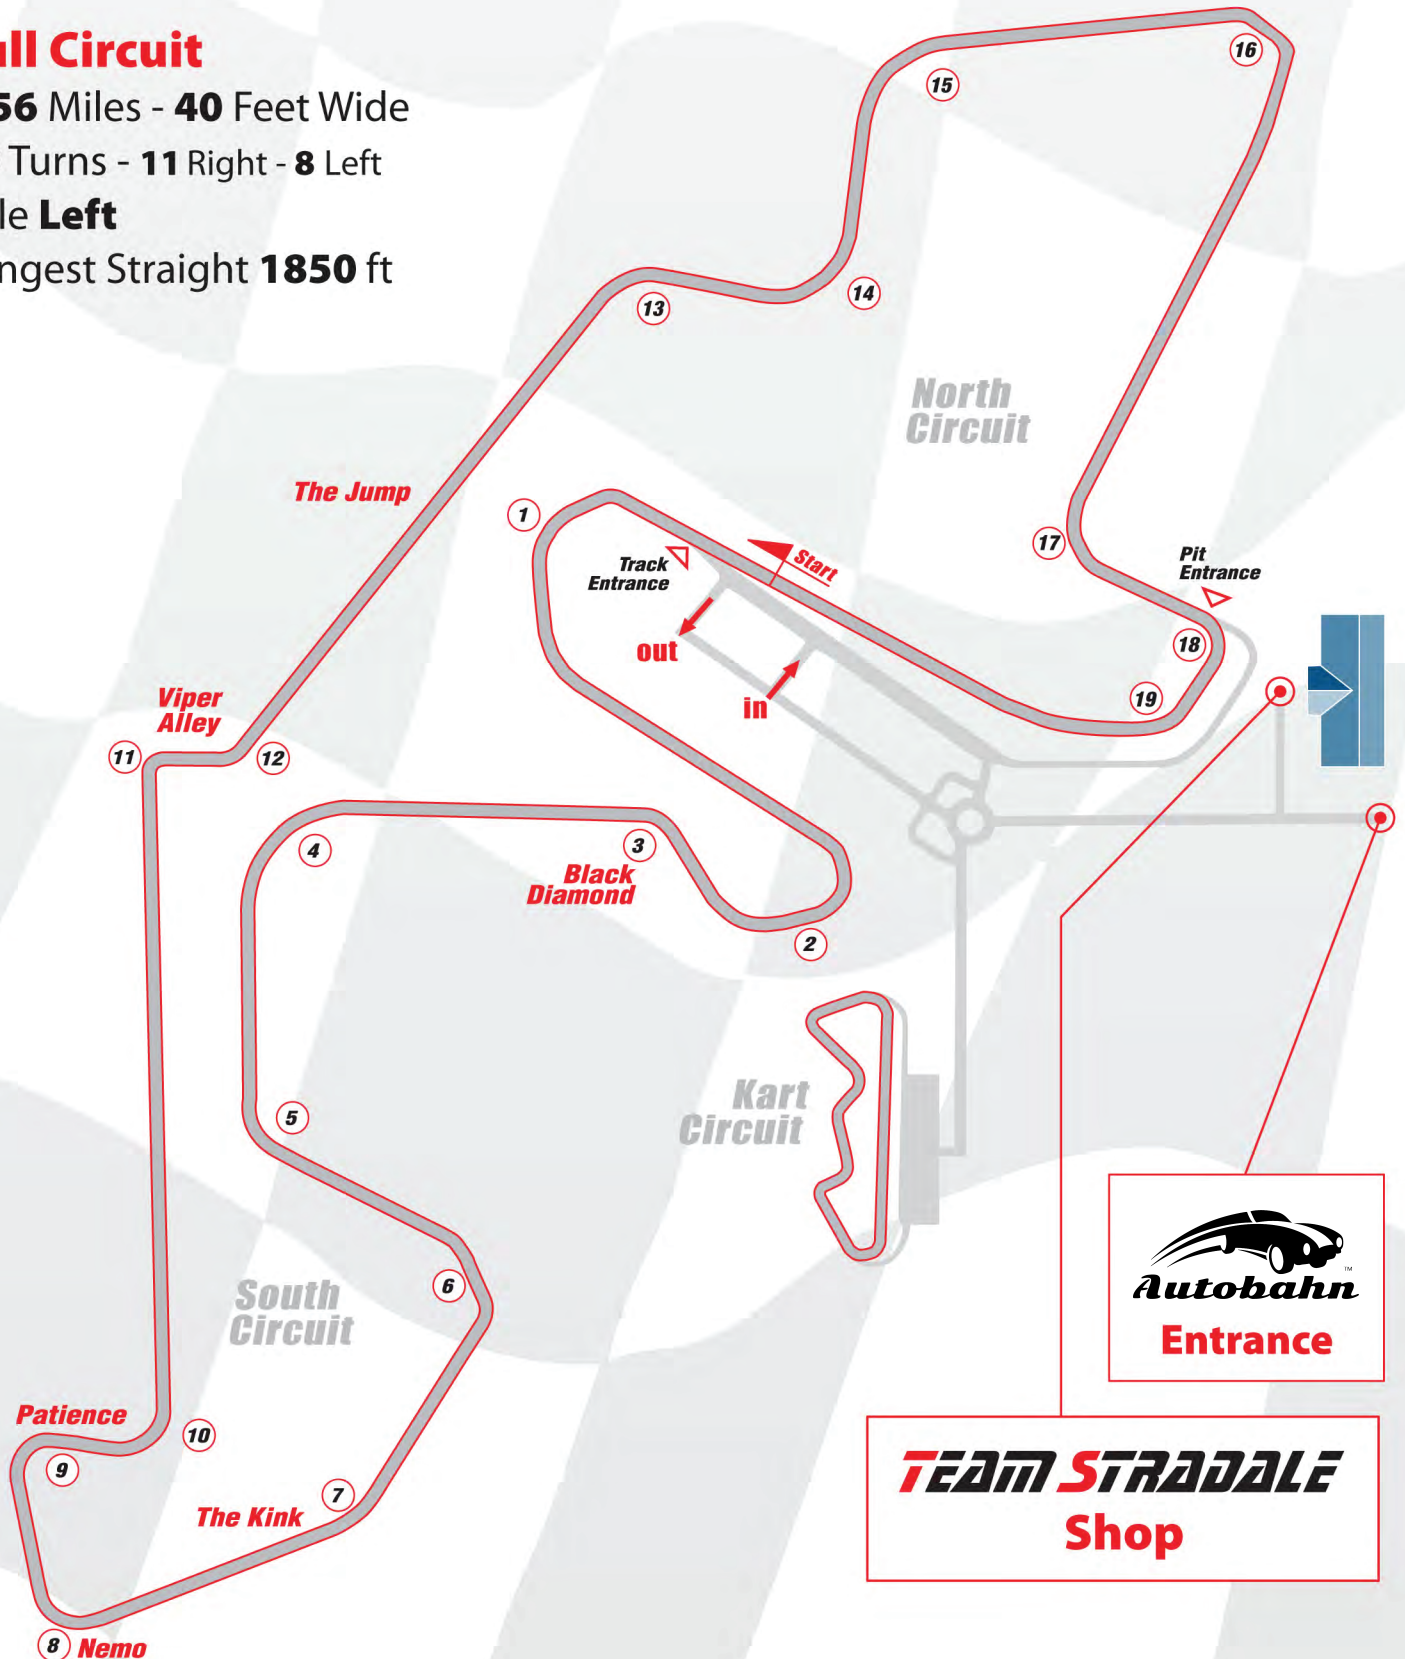

Autobahn Country Club Full Track

TEAM STRADALE

teamstradale.com - (815) 727.7234

Full Circuit

3.56 Miles - 40 Feet Wide

19 Turns - 11 Right - 8 Left

Pole **Left**

Longest Straight **1850 ft**

TEAM STRADALE
Shop

Autobahn Country Club North Track

TEAM STRADALE

teamstradale.com - (815) 727.7234

North Circuit

1.46 Miles - **40** Feet Wide

9 Turns - **6** Right - **3** Left

Pole **Left**

Longest Straight **1237** ft

● Corner Worker Station

Autobahn Country Club South Track

TEAM STRADALE

teamstradale.com - (815) 727.7234

South Circuit

2.1 Miles - 40 Feet Wide

15 Turns - 9 Right - 6 Left

Pole **Right**

Longest Straight **1850** ft