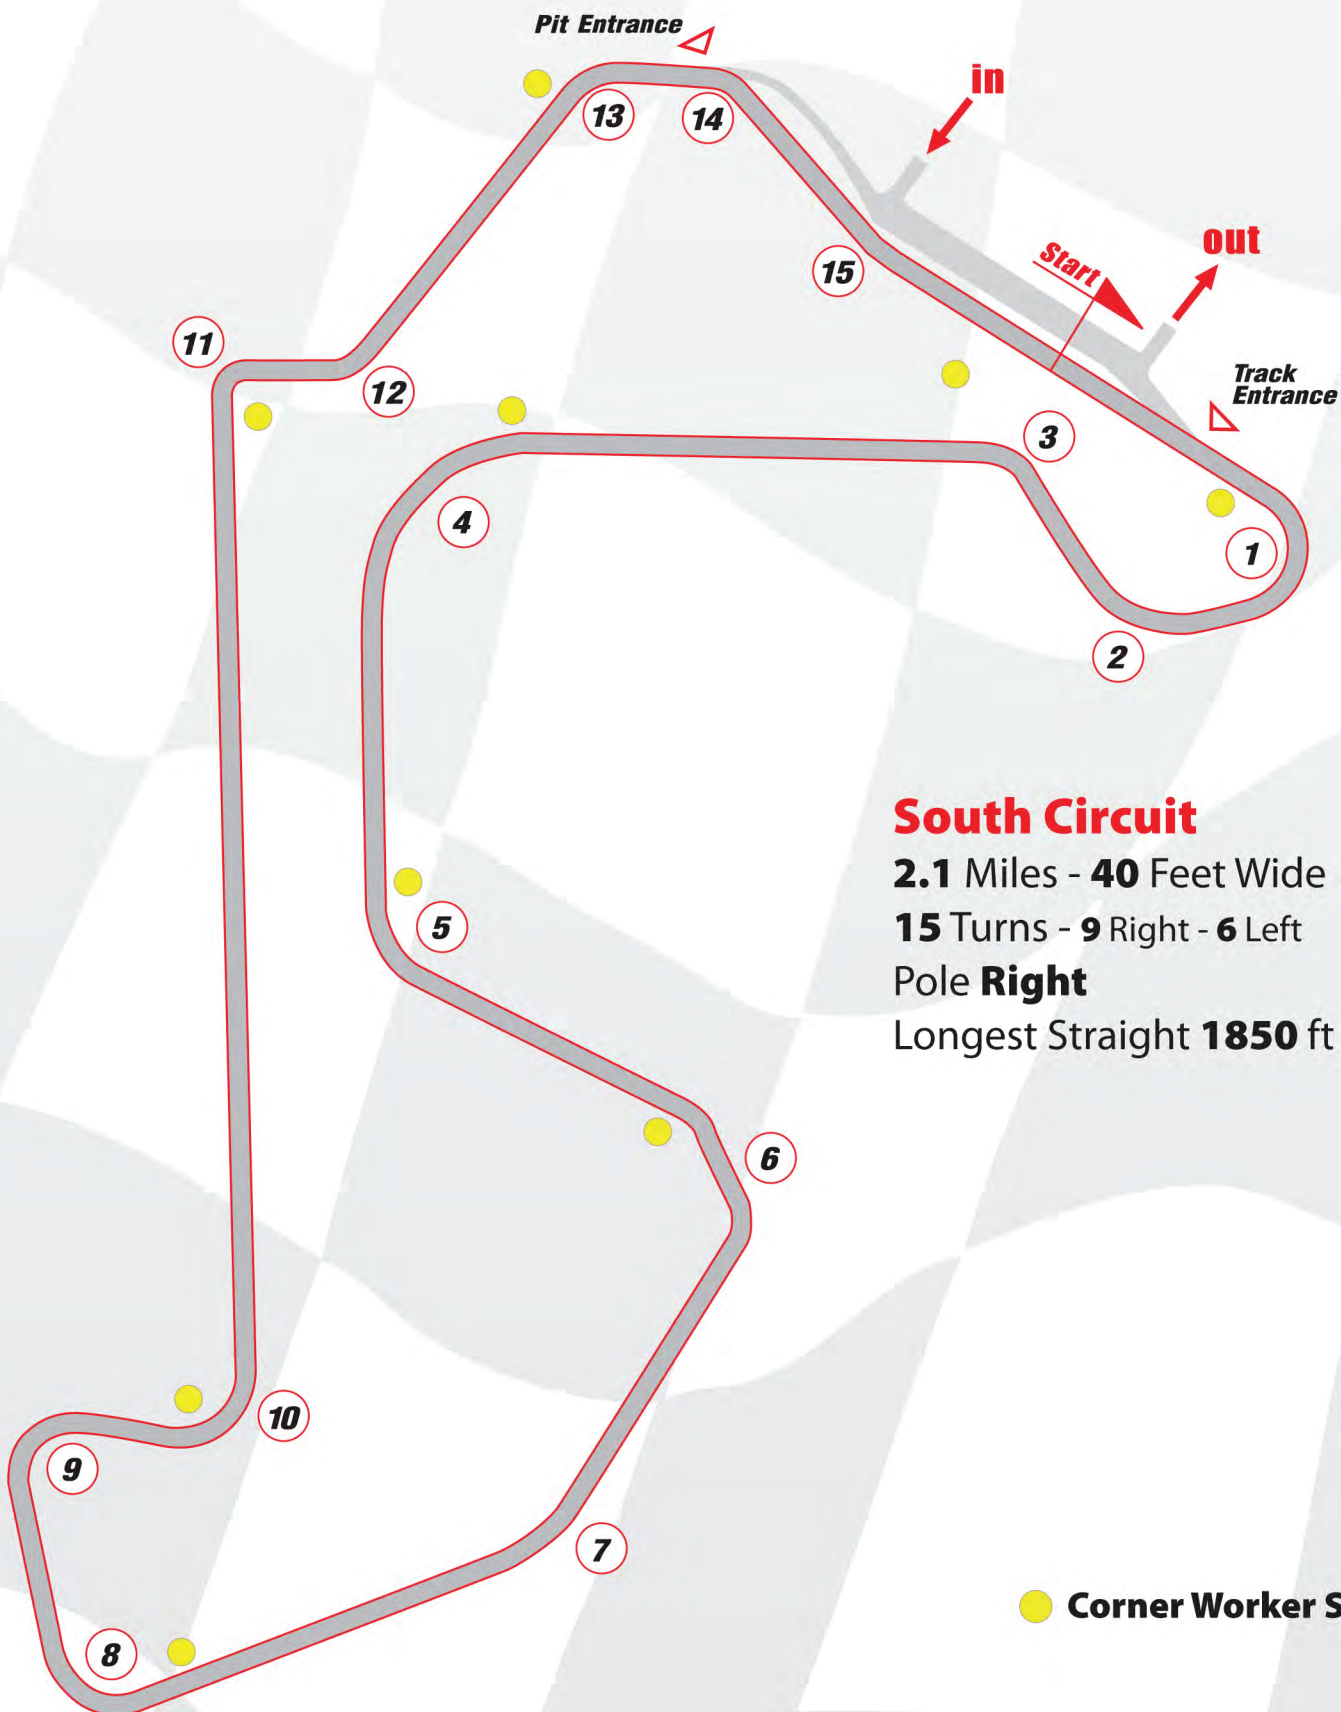

Autobahn Country Club Full Track

TEAM STRADALE

teamstradale.com - (815) 727.7234

Full Circuit

3.56 Miles - 40 Feet Wide

19 Turns - 11 Right - 8 Left

Pole **Left**

Longest Straight **1850 ft**

TEAM STRADALE
Shop

Autobahn Country Club North Track

TEAM STRADALE

teamstradale.com - (815) 727.7234

North Circuit

1.46 Miles - **40** Feet Wide

9 Turns - **6** Right - **3** Left

Pole **Left**

Longest Straight **1237** ft

● Corner Worker Station

Autobahn Country Club South Track

TEAM STRADALE

teamstradale.com - (815) 727.7234

South Circuit

2.1 Miles - 40 Feet Wide

15 Turns - 9 Right - 6 Left

Pole **Right**

Longest Straight **1850** ft